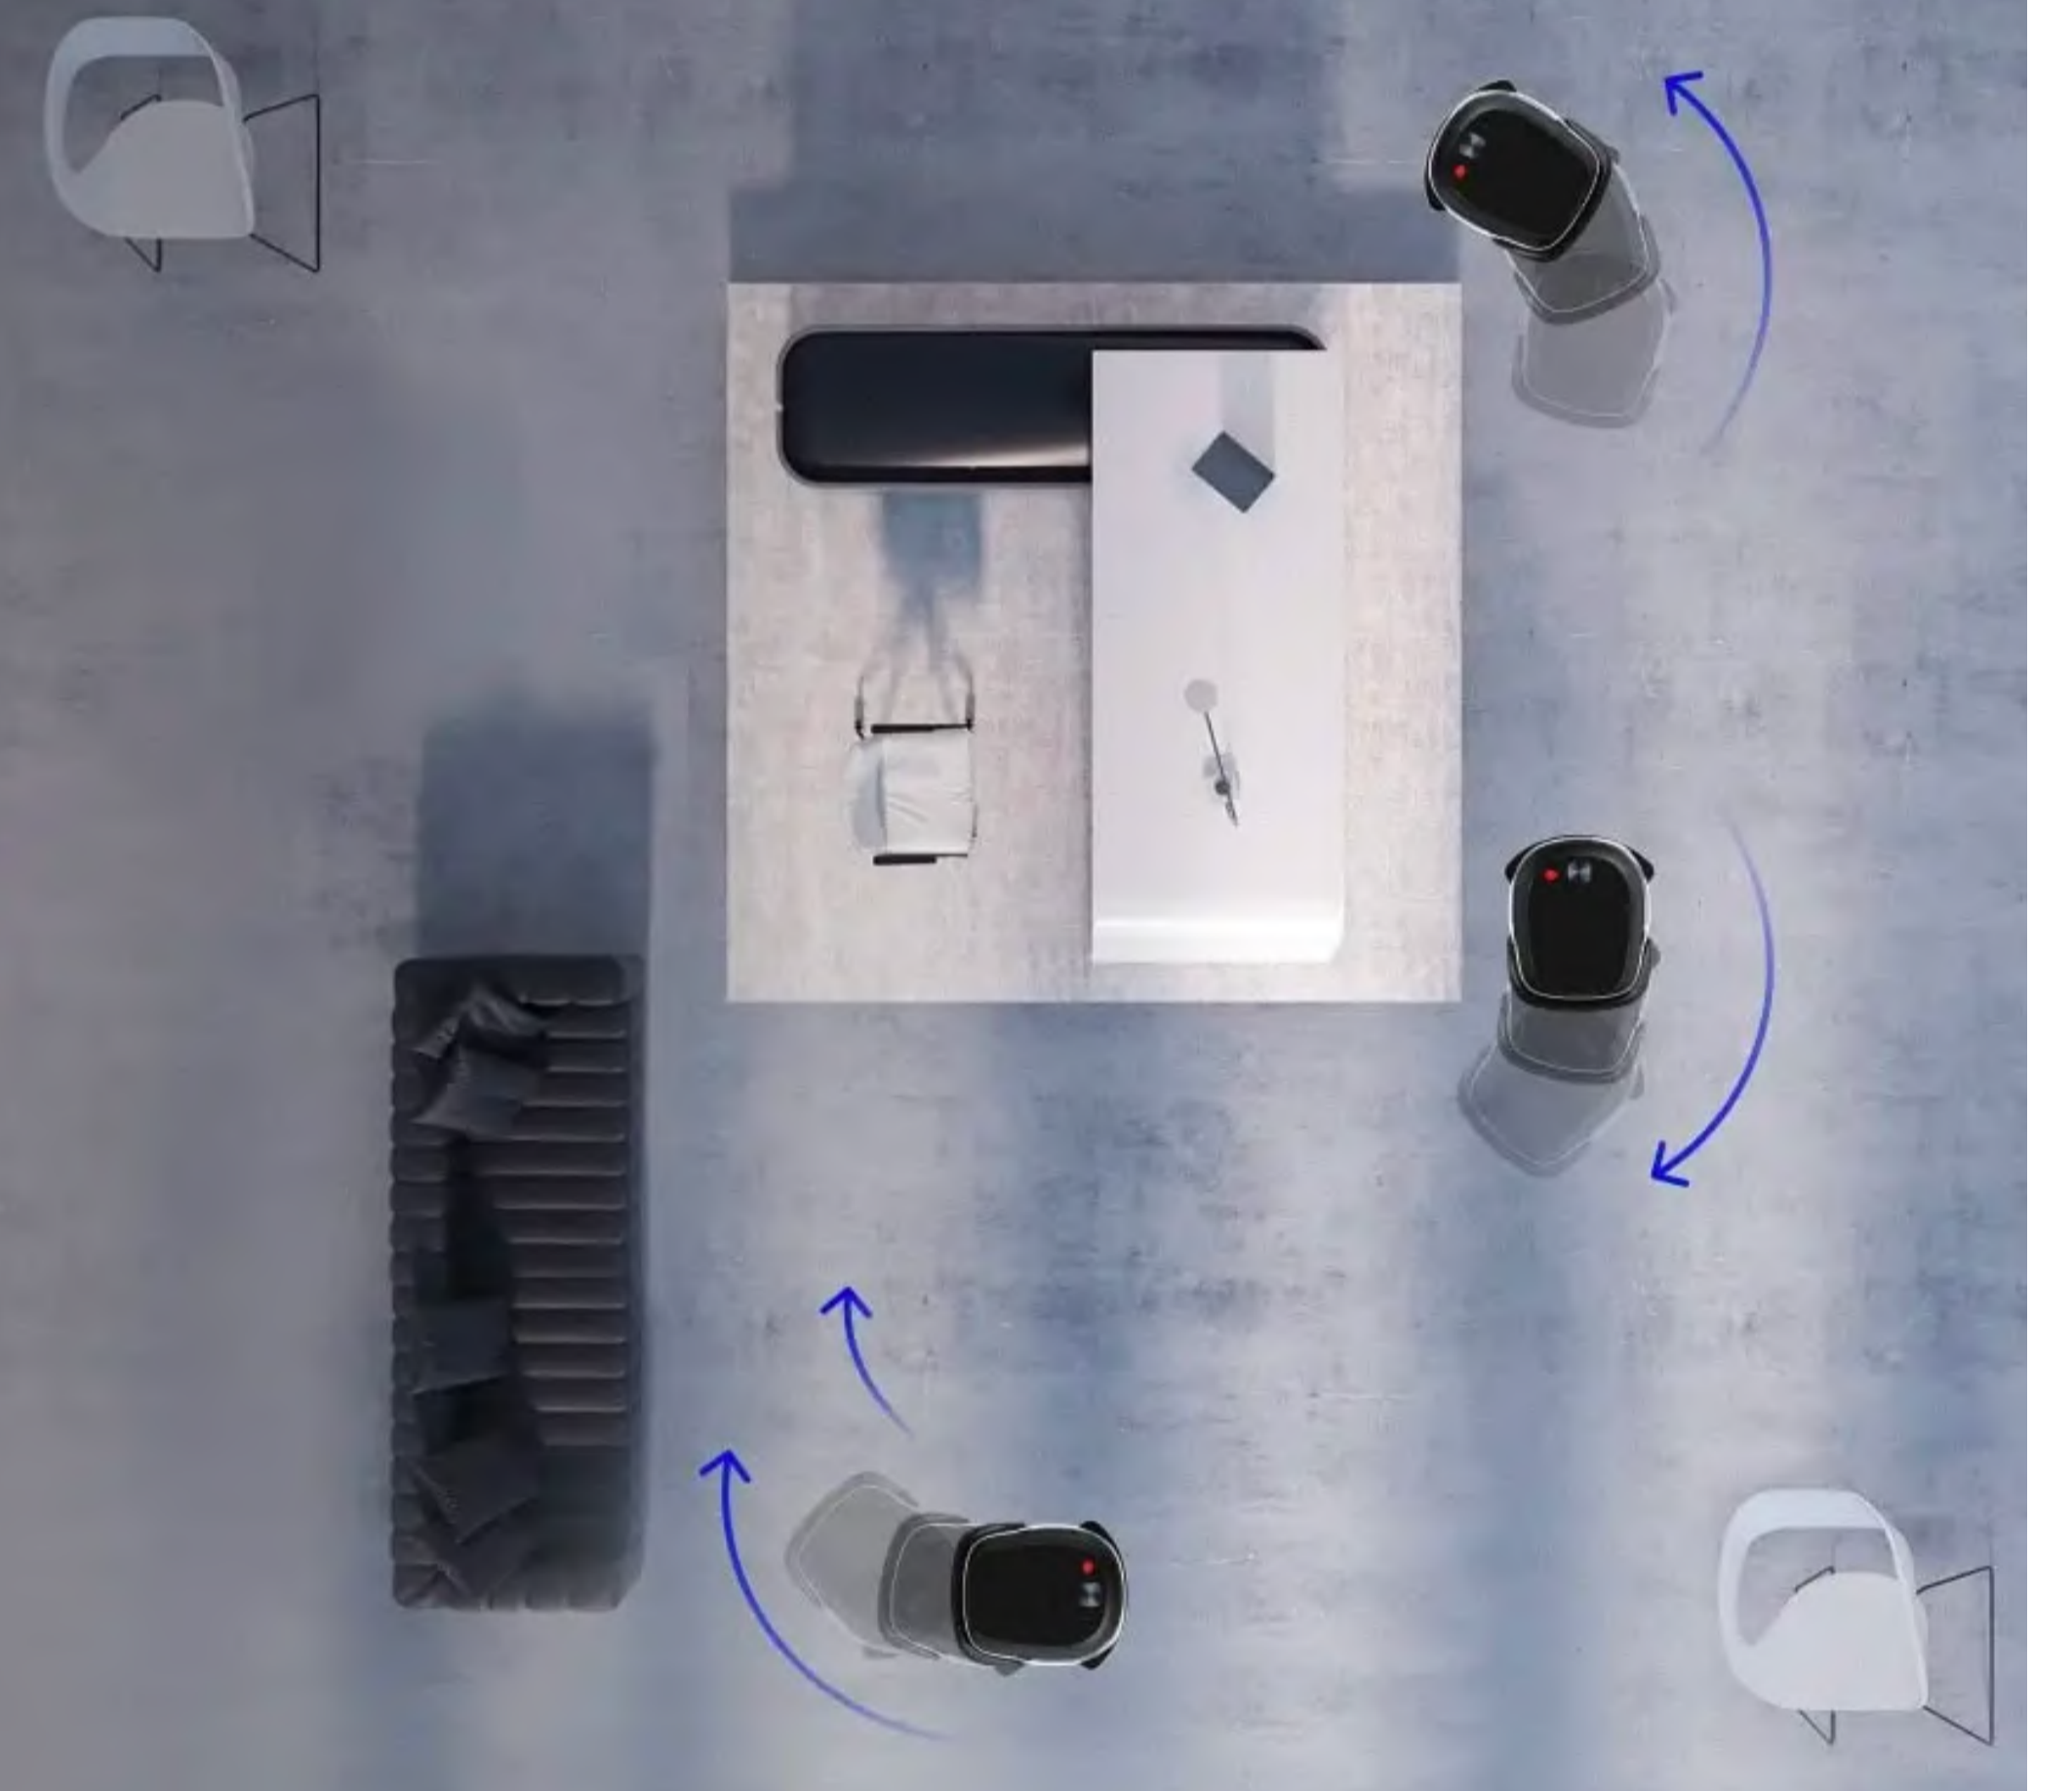

## Smart Obstacle Avoidance

Phantas streamlines the mapping and map editing process with its intuitive mobile app, making it accessible to users. This user-friendly app empowers you to personalise your cleaning regimen by choosing from an array of path-planning modes, including zigzag and square spiral motions. This adaptability ensures a cleaning experience that harmonises perfectly with your unique space, ensuring no corner is left untouched.