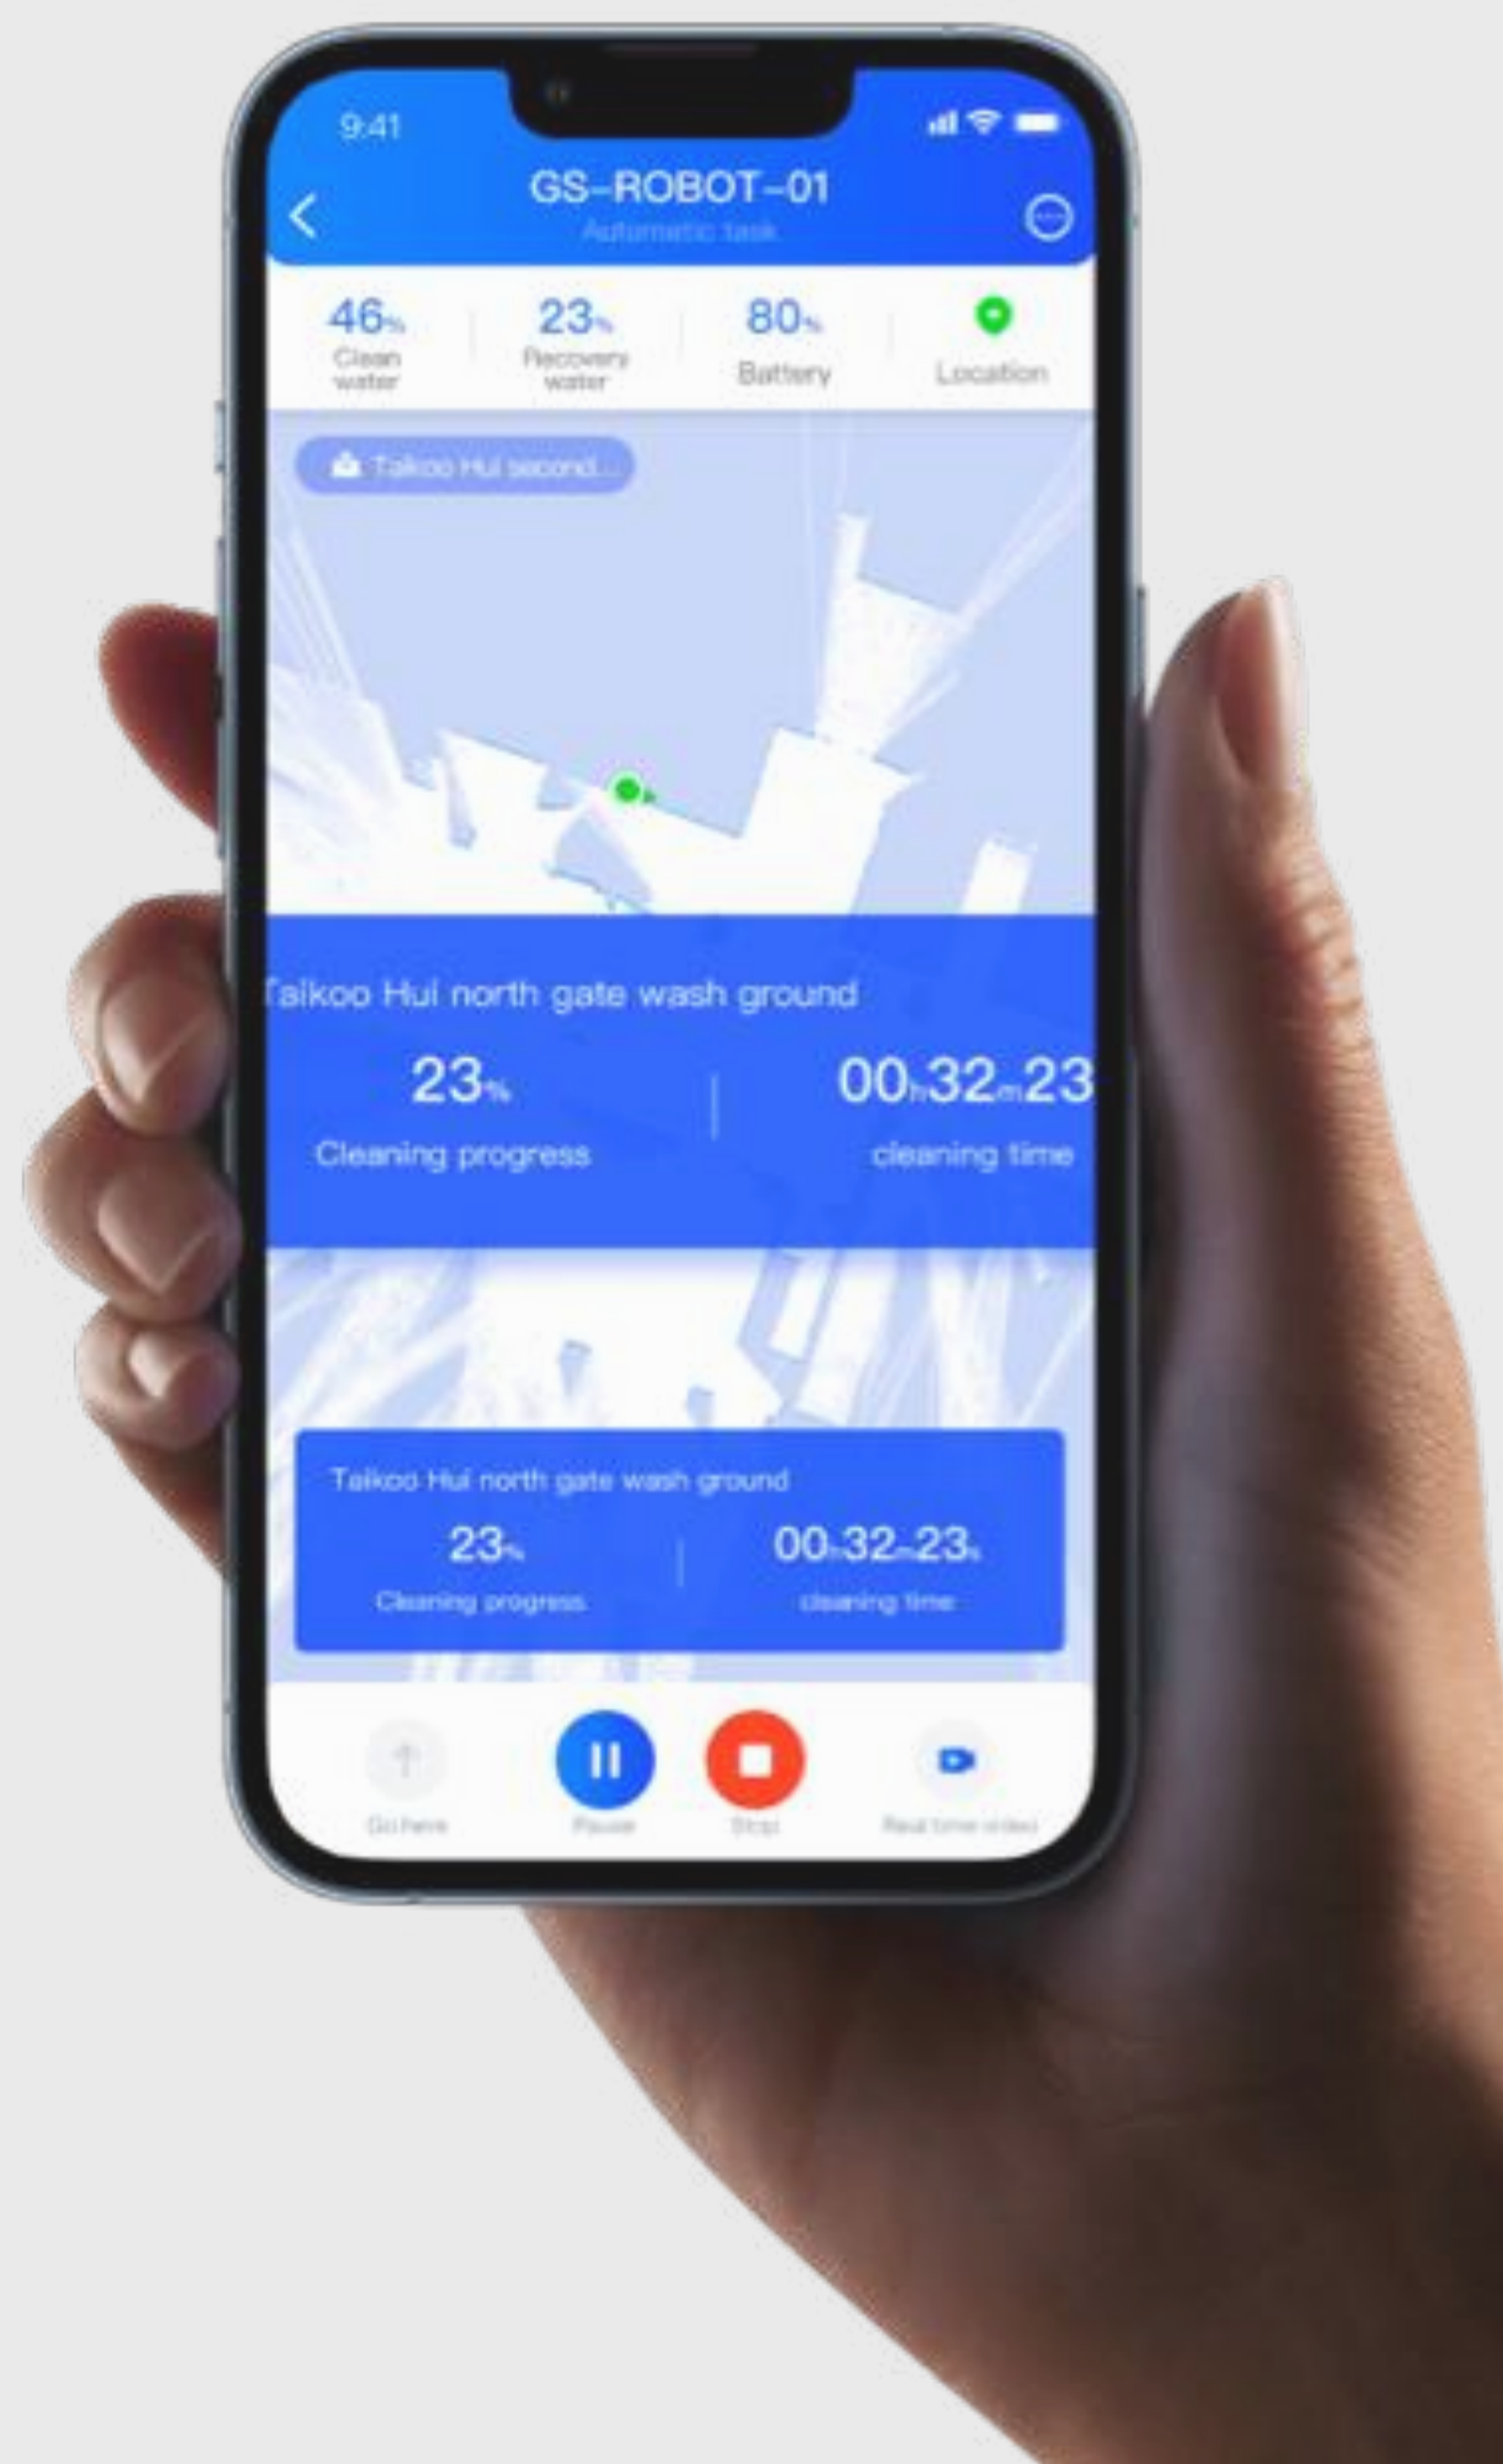

## Cleaning Speed

< 0.8 m/s

## Smart Obstacle Avoidance

Phantas streamlines the mapping and map editing process with its intuitive mobile app, making it accessible to users. This user-friendly app empowers you to personalise your cleaning regimen by choosing from an array of path-planning modes, including zigzag and square spiral motions. This adaptability ensures a cleaning experience that harmonises perfectly with your unique space, ensuring no corner is left untouched.